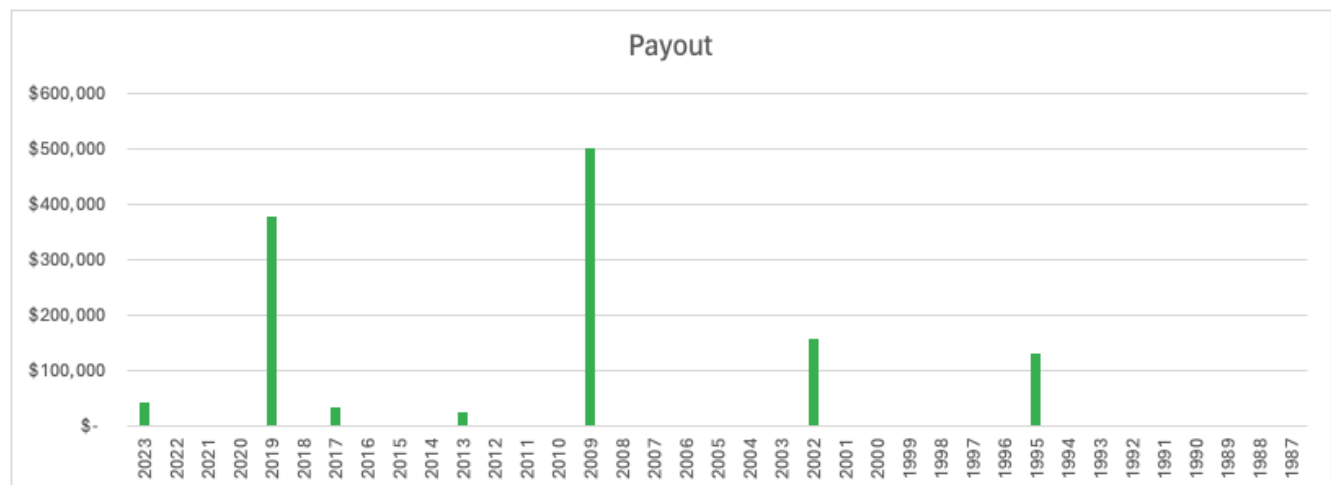

Risk Period: 15th August -11th September

Max Payout: \$500'000

Strike: 1 cumulative degrees

Tick \$40'000 (the amount paid per degree)

Premium: \$113'535 (11% of expected yield)

Payout Calculation

A payout is calculated via this formula: The sum of the degrees recorded above the threshold, minus the Strike, multiplied by the Tick.

Notable Historical Payouts

2019: the sum of degrees above 30° was 9.44, the payout is $9.44 - 1 \times \$40'000 = \$377'600$

2019: the sum of degrees above 30° was 15.27, Maximum Payout of **\$500'000** was reached.